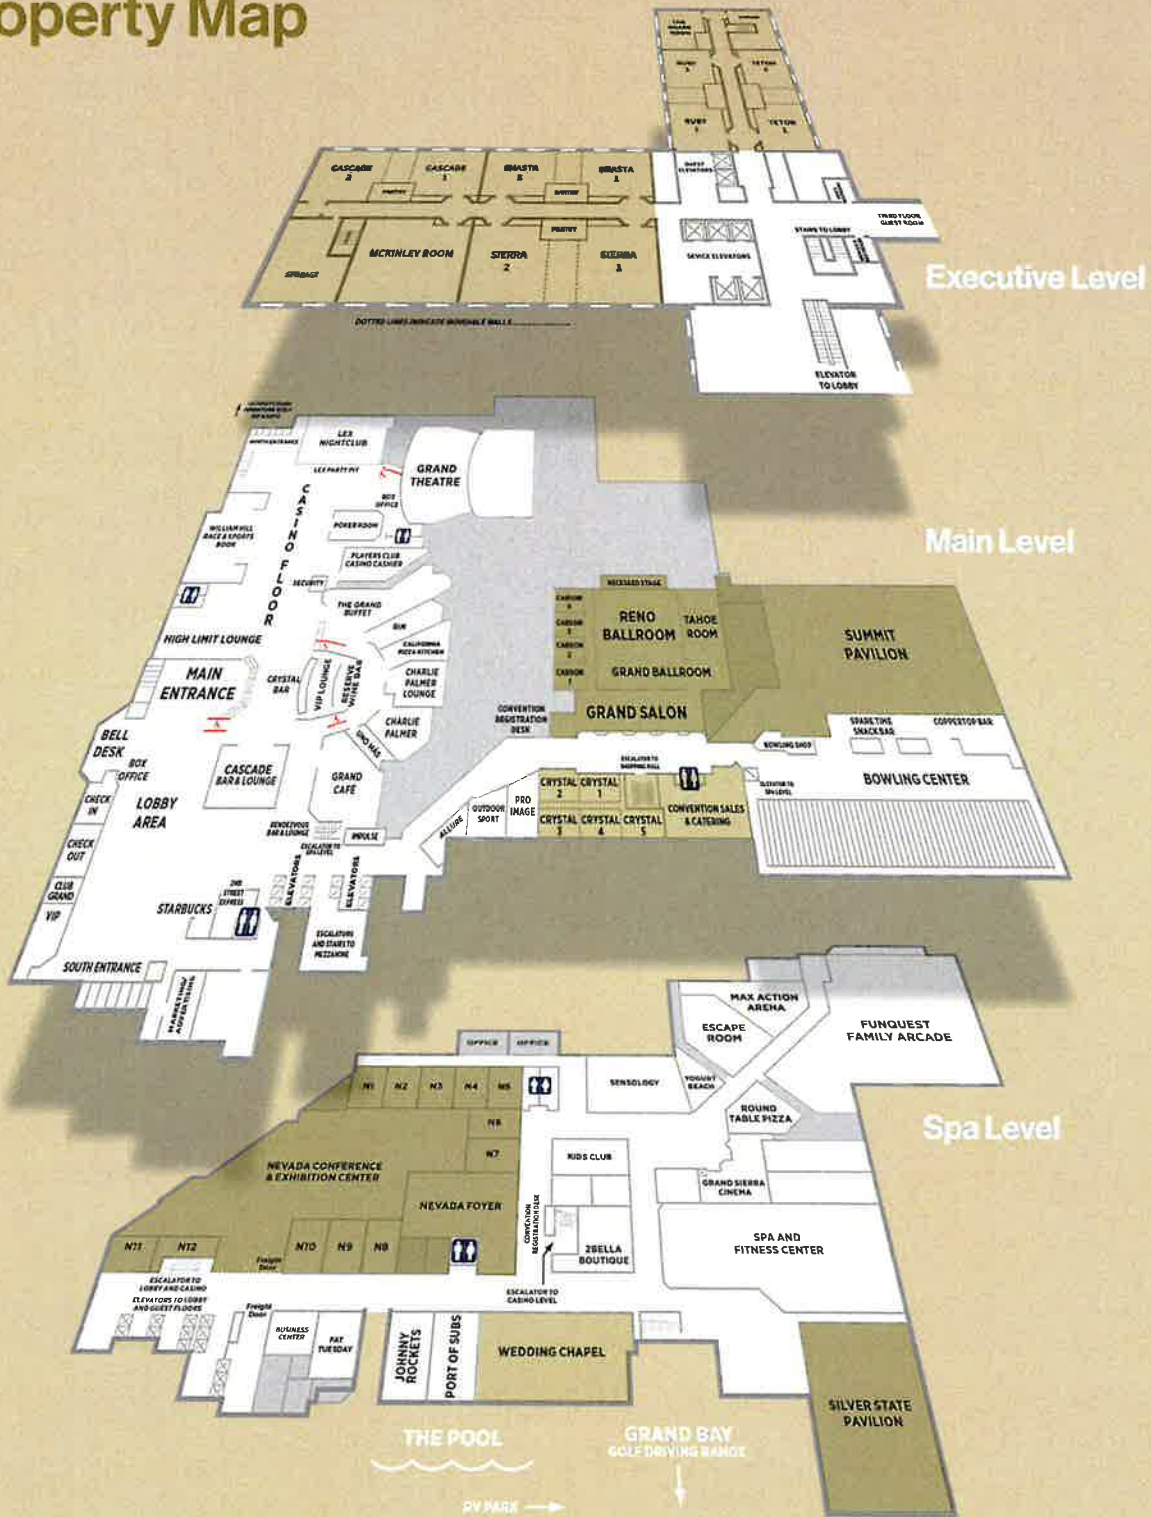

Property Map

For more information:
Sales@MeetGrand.com
866-473-6672
GrandSierraResort.com/MeetGrand

GRAND SIERRA RESORT